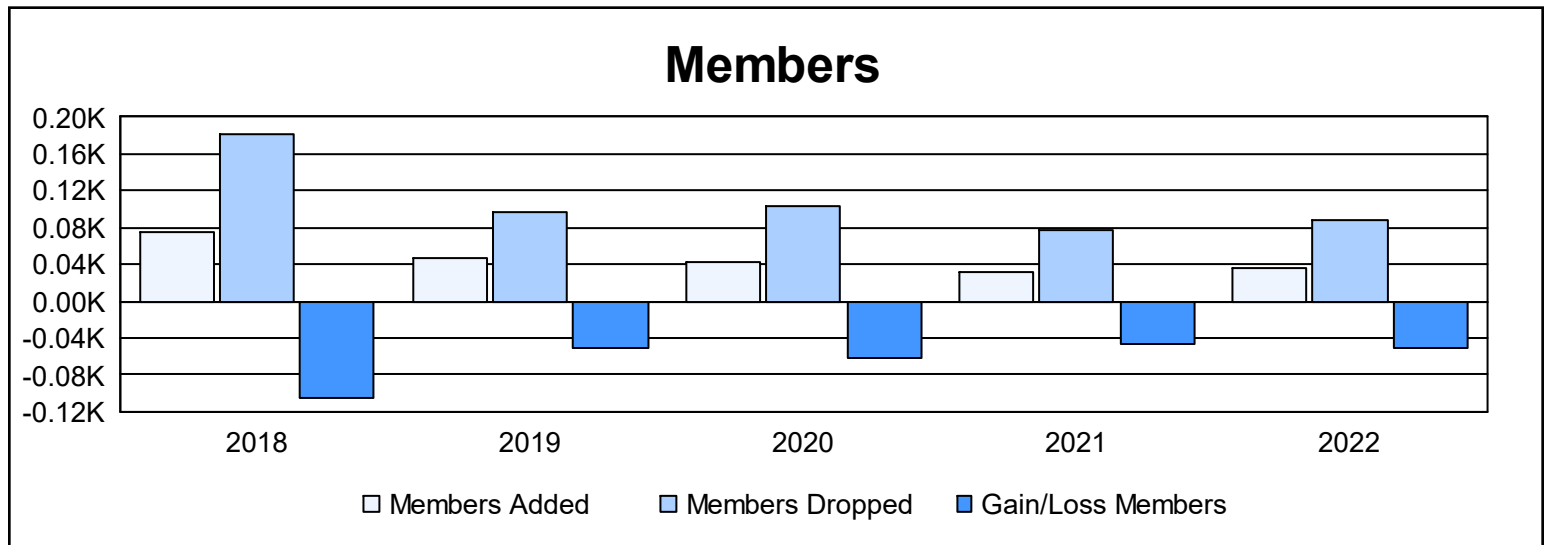

Year	New Clubs	Dropped Clubs	Gain/ Loss Clubs	New Members	Charter Members	Reinstate Members	Transfer Members	Total Member Added	Total Members Dropped	Gain/ Loss Members
2017-2018	0	3	-3	71	1	1	3	76	182	-106
2018-2019	0	1	-1	46	0	1	0	47	97	-50
2019-2020	0	2	-2	41	0	1	0	42	104	-62
2020-2021	0	0	0	28	0	0	4	32	78	-46
2021-2022	0	2	-2	35	0	1	0	36	87	-51
<b>Average</b>	<b>0</b>	<b>2</b>	<b>-2</b>	<b>44</b>	<b>0</b>	<b>1</b>	<b>1</b>	<b>47</b>	<b>110</b>	<b>-63</b>

### Membership Composition June 2022 Cumulative