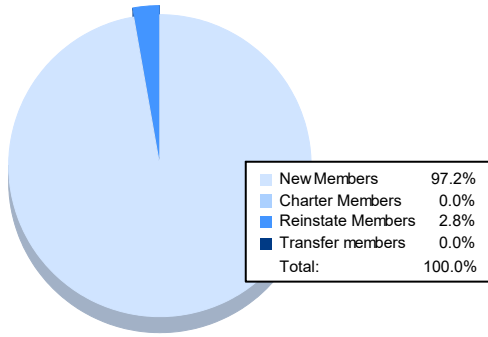

Year	New Clubs	Dropped Clubs	Gain/ Loss Clubs	New Members	Charter Members	Reinstate Members	Transfer Members	Total Member Added	Total Members Dropped	Gain/ Loss Members
2017-2018	0	3	-3	71	1	1	3	76	182	-106
2018-2019	0	1	-1	46	0	1	0	47	97	-50
2019-2020	0	2	-2	41	0	1	0	42	104	-62
2020-2021	0	0	0	28	0	0	4	32	78	-46
2021-2022	0	2	-2	35	0	1	0	36	87	-51
<b>Average</b>	<b>0</b>	<b>2</b>	<b>-2</b>	<b>44</b>	<b>0</b>	<b>1</b>	<b>1</b>	<b>47</b>	<b>110</b>	<b>-63</b>

### Membership Composition June 2022 Cumulative