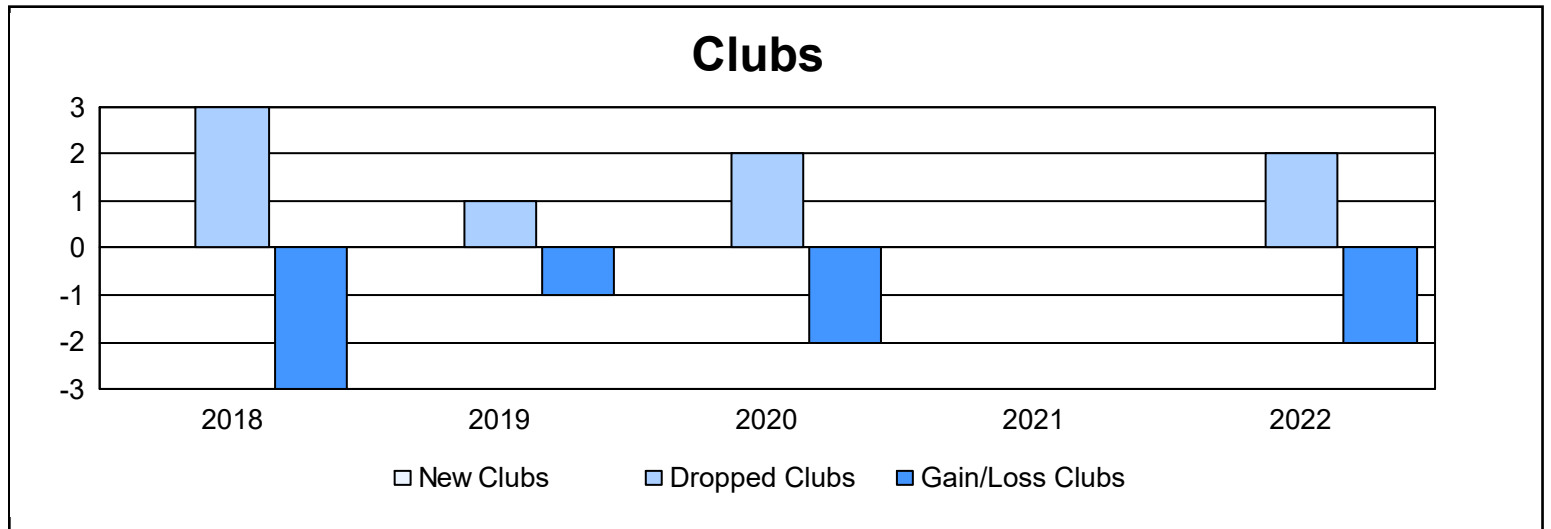

Year	New Clubs	Dropped Clubs	Gain/ Loss Clubs	New Members	Charter Members	Reinstate Members	Transfer Members	Total Member Added	Total Members Dropped	Gain/ Loss Members
2017-2018	0	3	-3	71	1	1	3	76	182	-106
2018-2019	0	1	-1	46	0	1	0	47	97	-50
2019-2020	0	2	-2	41	0	1	0	42	104	-62
2020-2021	0	0	0	28	0	0	4	32	78	-46
2021-2022	0	2	-2	35	0	1	0	36	87	-51
<b>Average</b>	<b>0</b>	<b>2</b>	<b>-2</b>	<b>44</b>	<b>0</b>	<b>1</b>	<b>1</b>	<b>47</b>	<b>110</b>	<b>-63</b>

### Membership Composition June 2022 Cumulative